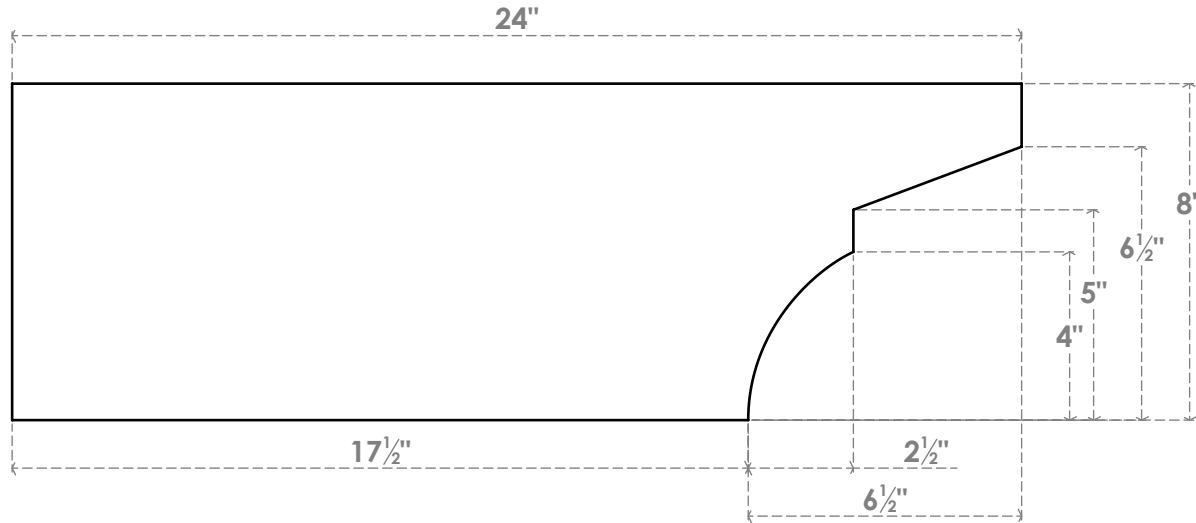

RFTP05X08X24MON

5"W X 8"H X 24"L MONTEREY ARCHITECTURAL GRADE PVC RAFTER TAIL

SIDE PROFILE

FRONT PROFILE

ISOMETRIC

EKENA MILLWORK
 2300 WEST MAIN ST.
 CLARKSVILLE, TX 75426
 TOLL FREE: 866-607-0453
 WWW.EKENAMILLWORK.COM