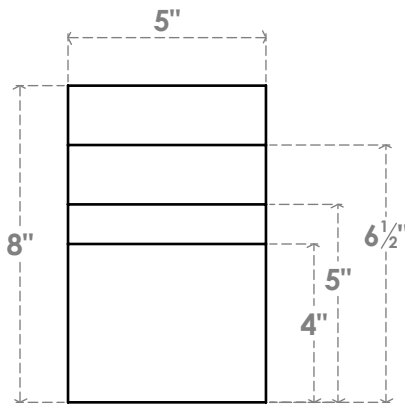

RFTP05X08X24MON

5"W X 8"H X 24"L MONTEREY ARCHITECTURAL GRADE PVC RAFTER TAIL

SIDE PROFILE

FRONT PROFILE

ISOMETRIC

EKENA MILLWORK
 2300 WEST MAIN ST.
 CLARKSVILLE, TX 75426
 TOLL FREE: 866-607-0453
 WWW.EKENAMILLWORK.COM